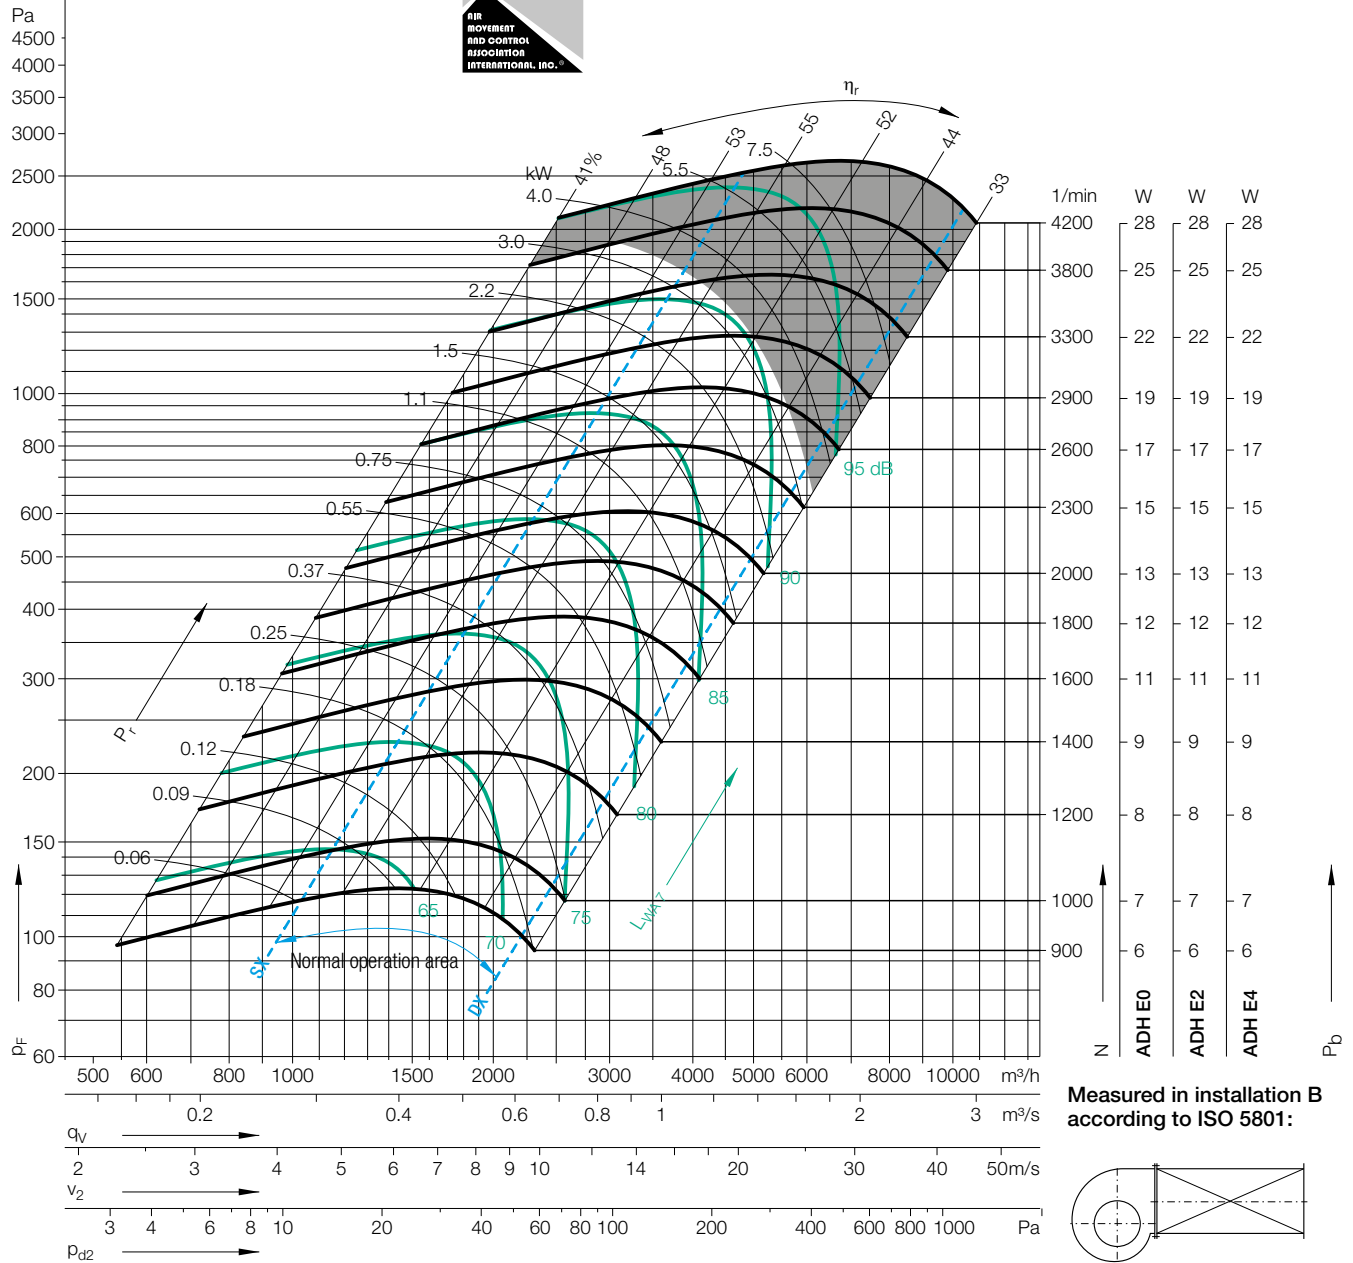

Technical Data

Impeller Data

Impeller diameter	D_r	200	mm
Number of blades	z	38	
Moment of Inertia	J	0.014	kgm ²

Impeller Data

Impeller weight	m	1.6	kg
Density of media	ρ_1	1.2	kg/m ³
Tolerance class (DIN 24166)		2	

Performance Curves

Please note coloured area!

- all types suitable
- do not use in this area

Nicotra Gebhardt S.p.A certifies that the fan shown herein is licensed to bear the AMCA Seal. The ratings shown are based on tests and procedures performed in accordance with AMCA Publication 211 and comply with the requirements of the AMCA Certified Ratings Program. The AMCA Certified Ratings Seal applies to air performance ratings only.

Measured in installation B according to ISO 5801:

$\Delta L_{Wrel4}(A)$

Relative sound power level for inlet side L_{Wrel7} at octave centre frequencies f_c

Duty point	Speed 1/min	dB
SX	3300	2
SX	2000	2
SX	1200	1
$Q_{V,opt}$	3300	2
$Q_{V,opt}$	2000	2
$Q_{V,opt}$	1200	1
DX	3300	3
DX	2000	2
DX	1200	1

ADH E_-0200

Dimensions in mm, subject to change.
ADH E0-0200 7.1 kg

ADH E2-0200 9.1 kg

ADH E4-0200 12.6 kg

Оформить
Заказ