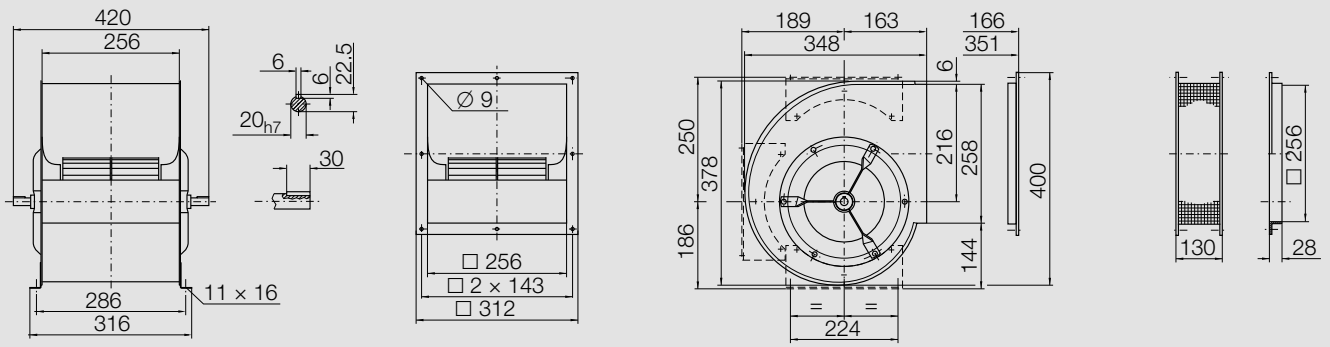

Technical Data

Impeller Data

Impeller diameter	D_r	200	mm
Number of blades	z	38	
Moment of Inertia	J	0.014	kgm ²

Impeller Data

Impeller weight	m	1.6	kg
Density of media	ρ_1	1.2	kg/m ³
Tolerance class (DIN 24166)		2	

Measured in installation B according to ISO 5801:

$\Delta L_{Wrel4}(A)$

Relative sound power level for inlet side L_{Wrel7} at octave centre frequencies f_c

Duty point	Speed 1/min	dB
SX	3300	2
SX	2000	2
SX	1200	1
$Q_{V,opt}$	3300	2
$Q_{V,opt}$	2000	2
$Q_{V,opt}$	1200	1
DX	3300	3
DX	2000	2
DX	1200	1

ADH E_-0200

Dimensions in mm, subject to change.
ADH E0-0200 7.1 kg

ADH E2-0200 9.1 kg

ADH E4-0200 12.6 kg

Оформить
Заказ